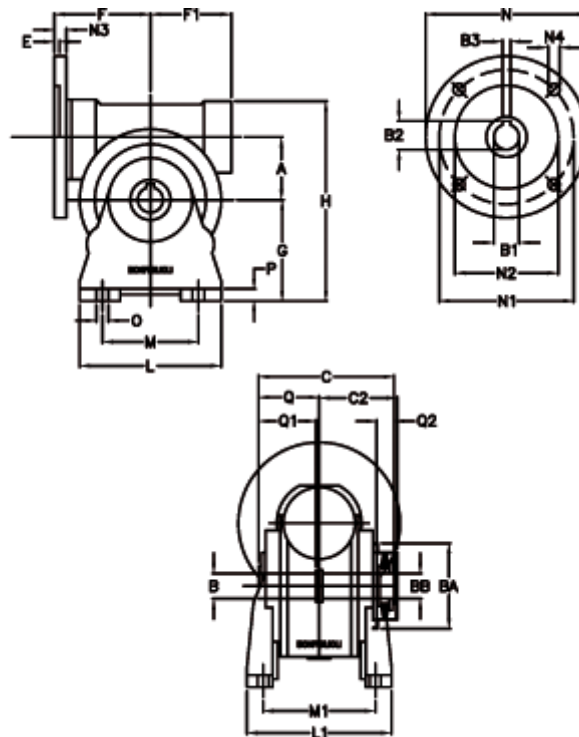

Article number: 390204903622236

Description: Worm Gear with Torque Limiter  
VF 49-L2-A-36 P63B5

## Measures

a = 49.50	C2 = 63,5	L1 = 124.0	O = 8.5
B = 25	Description = VF 49A-xx-63B5	m = 63	P = 12
B1 E7 = 11	E = 3.0	M1 = 98.5	Q = 51.0
B2 = 12.8	F = 70	N = 140	Q1 = 41
B3 H9 = 4	F1 = 63	N1 = 115	Q2 = 15
BA = 63	g = 82	N2 = 95	
BB H7 = 14	H = 162	N3 = 10.5	
C = 105	L = 110	N4 = 9,5	